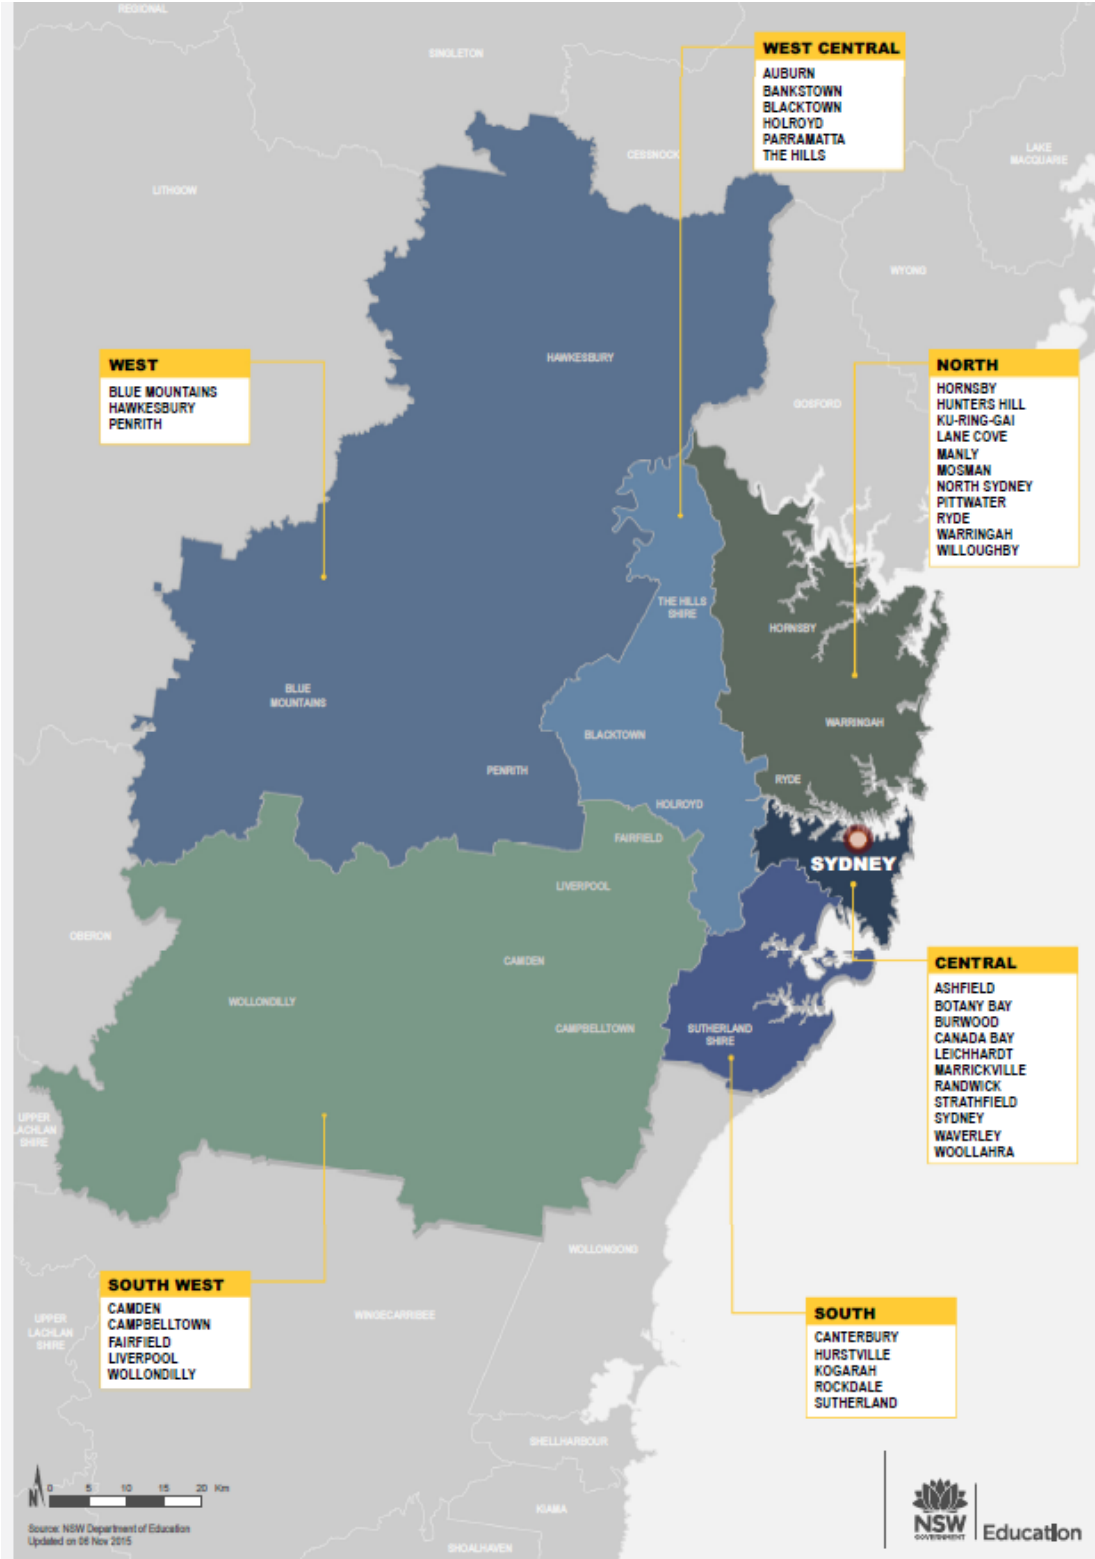

Appendix 3: NSW school regions and districts

NSW Regions

Note: For the school infrastructure planning purposes Riverina-Murray region is called Murray-Murrumbidgee region.

Source: Department of Education, 2016.

Districts in Sydney Metropolitan Region

Source: Department of Education, 2016.