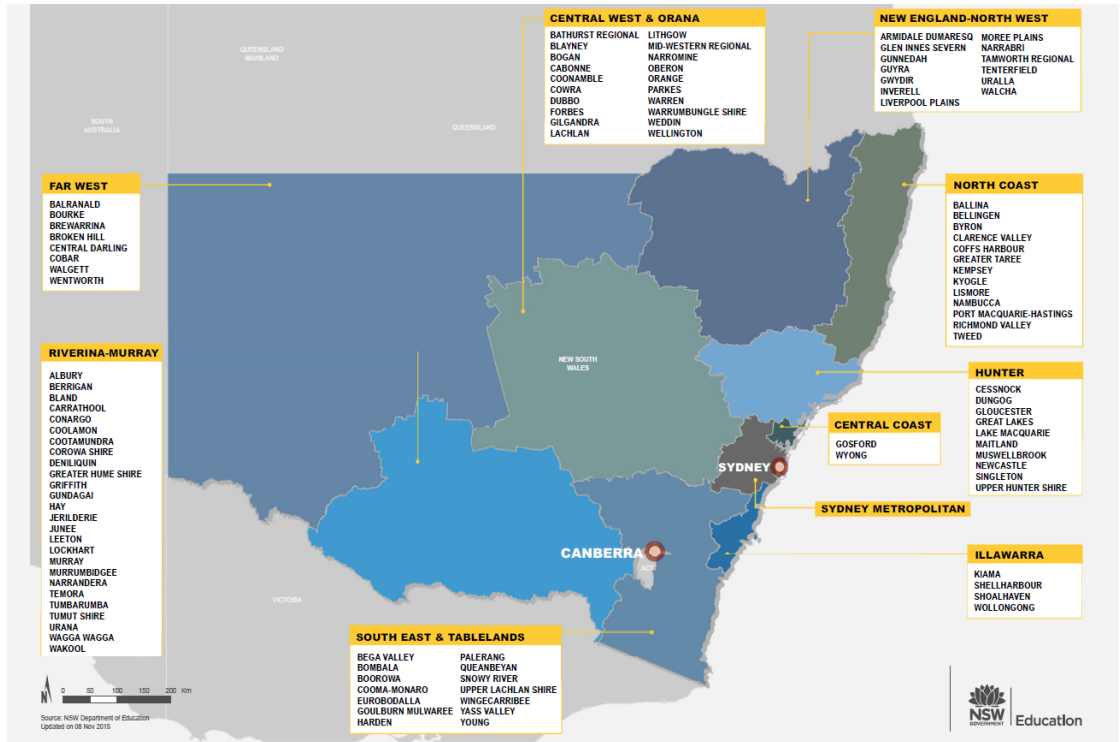

Appendix 3: NSW school regions and districts

NSW Regions

Note: For the school infrastructure planning purposes Riverina-Murray region is called Murray-Murrumbidgee region.

Source: Department of Education, 2016.

Districts in Sydney Metropolitan Region

Source: Department of Education, 2016.